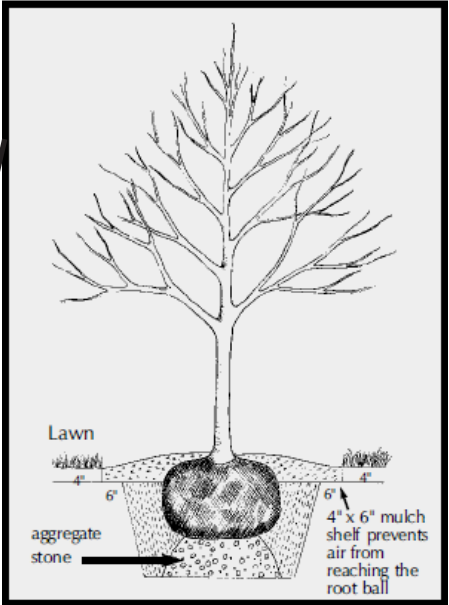

VERY IMPORTANT: Incorporate a mulch shelf that is 6" wide by 4" deep into the planting hole to protect the root ball from exposure to drying air (see diagram)

The mulch shelf protects the roots from air exposure, preventing the root ball from losing excessive moisture.

In heavy clay soils place the root ball on a mound of washed river aggregate stone (see diagram). The depth of the stone will depend on the soil density, in heavier soils incorporate more stone.

During periods of dry weather apply 1" of water to newly planted trees per week. This equals 1 gallon of water per square foot of soil surface.