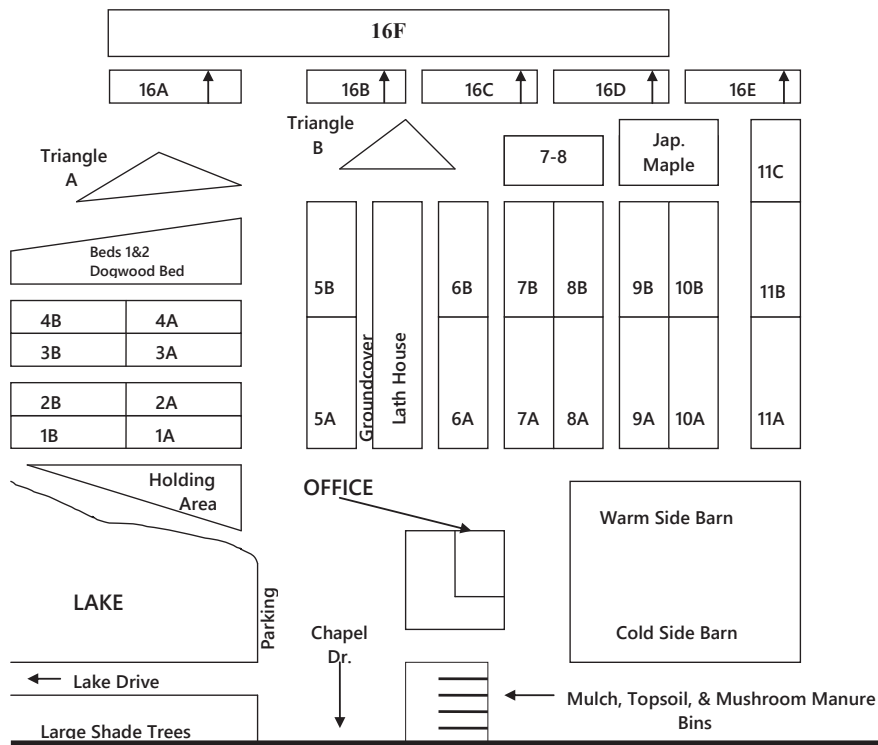

Yard Diagram

Nursery Material Location

Houses

1A	Hydrangea, Caryopteris, Weigela, Clematis
1B	Smokebush, Vines, Hydrangea, Cypress
2A	Holly
2B	Holly
3A	Rhododendron, Pieris, Mt. Laurel
3B	Smokebush, Vines, Hydrangea, Cypress
4A	Forsythia, St. Johnswort, Potentilla, Deutzia
4B	Chokeberry, Rose of Sharon, Bayberry, Clethra
5A	Japanese Maple, Topiaries/Ornamentals, Fern
5B	Container Arbs, B&B Boxwood/ Burning Bush
6A	Perennials, Grasses
6B	Perennials, Grasses

Beds

Holding Area	Sold Material
Dogwood Bed	Container Trees, Fruit Trees, Dogwoods
1&2	Dogwoods, Magnolias, Miscellaneous
Triangle A	Shade Trees
Triangle B	Miscellaneous
7-8	Ornamentals
Jap. Maple (covered)	Japanese Maples, Ornamentals

7A	Alberta Spruce, Rose, Azalea
7B	Rose, Azalea
8A	Lilac, Euonymus
8B	Spirea
9A	Barberry, Gold Thread, Sandcherry
9B	Ninebark, Cotoneaster, Red Twig Dogwood
10A	Buddleia, Viburnum
10B	Viburnum, Boxwood
11A	Juniper, Boxwood, Mugho Pine
11B	Juniper, Boxwood, Bird's Nest Spruce
11C	Boxwood, Juniper, Overflow

**Groundcover is located to the left of Lath House

16A	(B&B) Shade Trees
16B	(B&B) Shade Trees
16C	(B&B) Shade Trees
16D	(B&B) Shade Trees/Evergreens
16E	(B&B) Evergreens
16F	(B&B) Shade Trees
Lake Dr.	Large Shade Trees